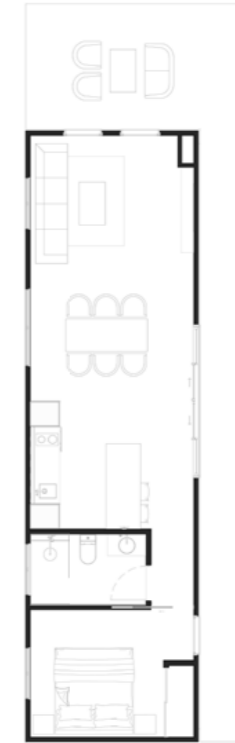

1 BEDROOM

WWW.ARCOPOD.COM.AU

VERGE

10M X 3.5M

1 BEDROOM

BYRON

WWW.ARCOPOD.COM.AU

SMALL  
10M X 3.5M

MEDIUM  
12M X 3.5M

LARGE  
14M X 3.5M

DEVONPORT

1 BEDROOM

WWW.ARCOPOD.COM.AU

SMALL  
12M X 3.5M

MEDIUM  
13M X 3.5M

LARGE  
14M X 3.5M

1 BEDROOM

WWW.ARCOPOD.COM.AU

HAMILTON

SMALL  
12M X 3.5M

MEDIUM  
13M X 3.5M

LARGE  
14.5M X 3.5M

SMALL  
12.5M X 4.5M

MEDIUM  
13.5M X 4.5M

LARGE  
15M X 4.5M

1 BEDROOM

ROMA

WWW.ARCOPOD.COM.AU

SMALL  
14.5M X 4.5M

MEDIUM  
16M X 4.5M

LARGE  
18M X 4.5M

1 BEDROOM