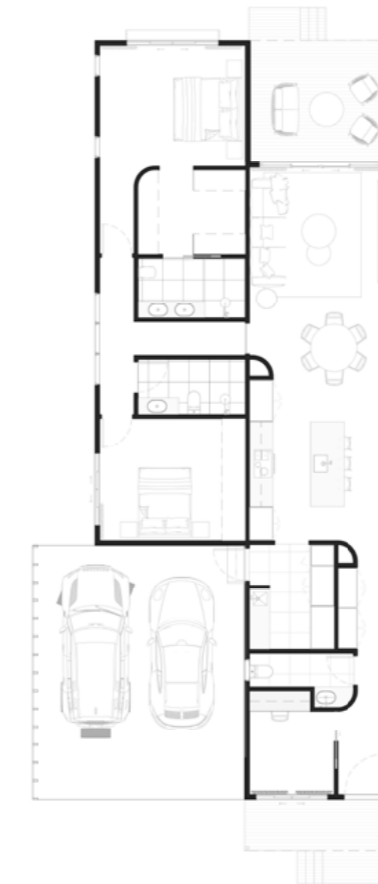

SMALL  
12M X 7.5M

MEDIUM  
13M X 7.5M

LARGE  
14M X 7.5M

2 BEDROOM

WHITSUNDAY

WWW.ARCOPOD.COM.AU

SMALL  
12.5M X 8M

MEDIUM  
13.5M X 8M

LARGE  
15M X 8M

2 BEDROOM

WWW.ARCOPOD.COM.AU

ROMA

SMALL  
14.5M X 8.5M

MEDIUM  
16M X 8.5M

LARGE  
18M X 8.5M

2 BEDROOM

PASSIVE

WWW.ARCOPOD.COM.AU

SMALL  
16M X 4.5M

MEDIUM  
19M X 4.5M

LARGE  
21M X 4.5M

2 BEDROOM

WWW.ARCOPOD.COM.AU

ESCAPE

MEDIUM  
12.5M X 14.5M

2 BEDROOM

WWW.ARCOPOD.COM.AU

COVE

MEDIUM  
24M X 9M

2 BEDROOM

HIGHLAND

WWW.ARCOPOD.COM.AU