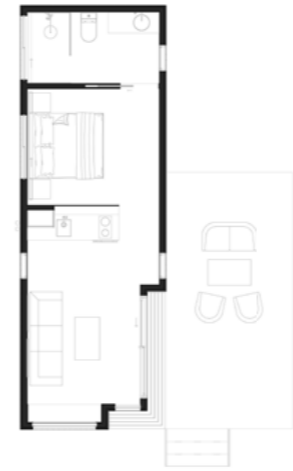

1 BEDROOM

WWW.ARCOPOD.COM.AU

VERGE

10M X 3.5M

1 BEDROOM

BYRON

WWW.ARCOPOD.COM.AU

SMALL  
10M X 3.5M

MEDIUM  
12M X 3.5M

LARGE  
14M X 3.5M

DEVONPORT

1 BEDROOM

WWW.ARCOPOD.COM.AU

SMALL  
12M X 3.5M

MEDIUM  
13M X 3.5M

LARGE  
14M X 3.5M

1 BEDROOM

WWW.ARCOPOD.COM.AU

HAMILTON

SMALL  
12M X 3.5M

MEDIUM  
13M X 3.5M

LARGE  
14.5M X 3.5M

SMALL  
12.5M X 4.5M

MEDIUM  
13.5M X 4.5M