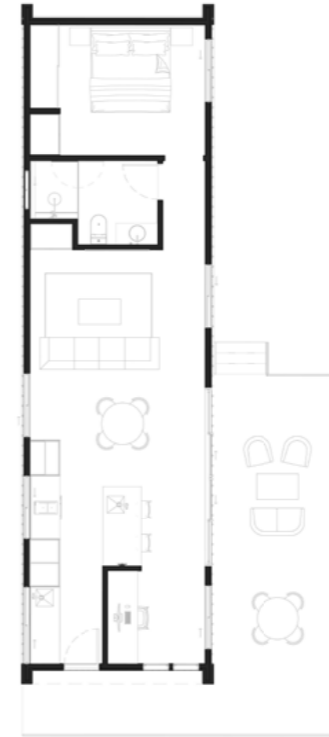

1 BEDROOM

WWW.ARCOPOD.COM.AU

HAMILTON

SMALL  
12M X 3.5M

MEDIUM  
13M X 3.5M

LARGE  
14.5M X 3.5M

SMALL  
12.5M X 4.5M

MEDIUM  
13.5M X 4.5M

LARGE  
15M X 4.5M

1 BEDROOM

ROMA

WWW.ARCOPOD.COM.AU

SMALL  
14.5M X 4.5M

MEDIUM  
16M X 4.5M

LARGE  
18M X 4.5M

1 BEDROOM

WWW.ARCOPOD.COM.AU

PASSIVE

SMALL  
13M X 4.5M

2 BEDROOM

WWW.ARCOPOD.COM.AU

VERGE

14M X 3.5M

2 BEDROOM

BYRON

WWW.ARCOPOD.COM.AU

SMALL  
10M X 7.5M

MEDIUM  
12M X 7.5M

LARGE  
14M X 7.5M

DEVONPORT

2 BEDROOM

WWW.ARCOPOD.COM.AU