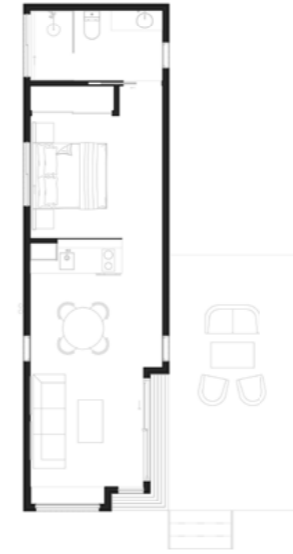

1 BEDROOM

WWW.ARCOPOD.COM.AU

VERGE

10M X 3.5M

1 BEDROOM

BYRON

WWW.ARCOPOD.COM.AU

SMALL  
10M X 3.5M

MEDIUM  
12M X 3.5M

LARGE  
14M X 3.5M

DEVONPORT

1 BEDROOM

WWW.ARCOPOD.COM.AU

SMALL  
12M X 3.5M

MEDIUM  
13M X 3.5M

LARGE  
14M X 3.5M

1 BEDROOM

WWW.ARCOPOD.COM.AU

HAMILTON

SMALL  
12M X 3.5M

MEDIUM  
13M X 3.5M

LARGE  
14.5M X 3.5M

SMALL  
12.5M X 4.5M

MEDIUM  
13.5M X 4.5M