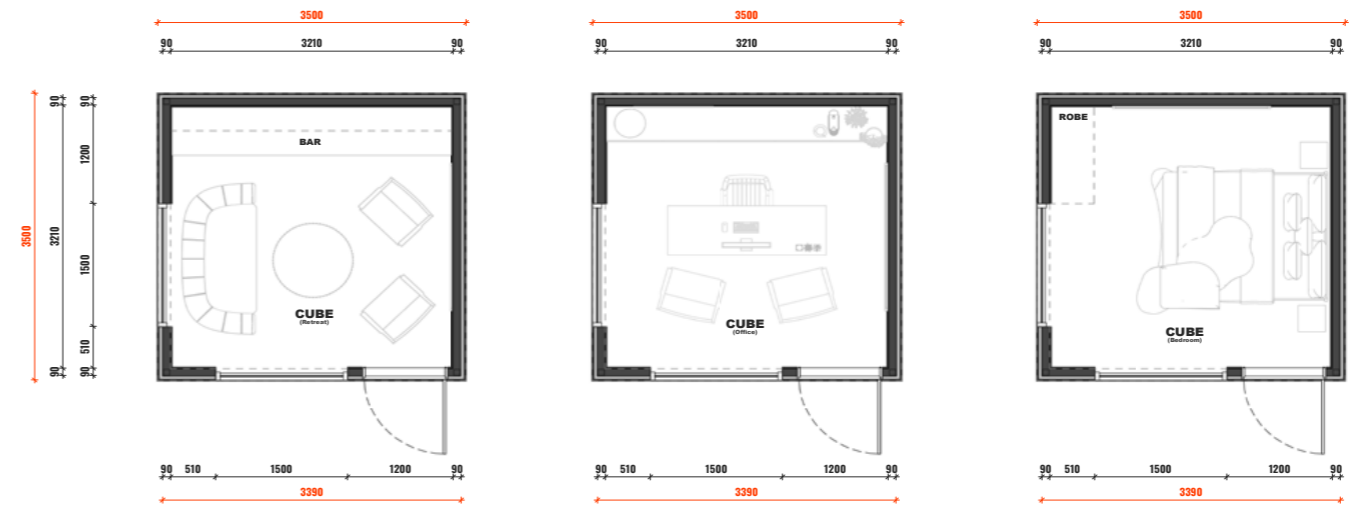

LIFESTYLE

CUBE

3.4M X 3.5M