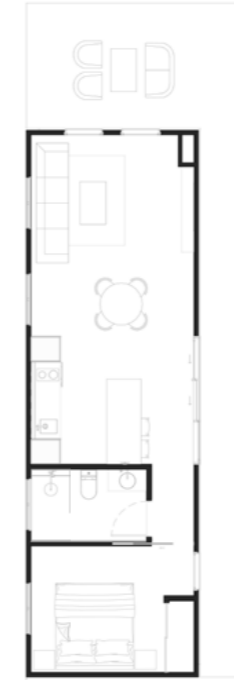

1 BEDROOM

WWW.ARCOPOD.COM.AU

VERGE

10M X 3.5M

1 BEDROOM

BYRON

WWW.ARCOPOD.COM.AU

SMALL  
10M X 3.5M

MEDIUM  
12M X 3.5M

LARGE  
14M X 3.5M

DEVONPORT

1 BEDROOM

WWW.ARCOPOD.COM.AU

SMALL  
12M X 3.5M

MEDIUM  
13M X 3.5M

LARGE  
14M X 3.5M

1 BEDROOM

WWW.ARCOPOD.COM.AU

HAMILTON

SMALL  
12M X 3.5M

MEDIUM  
13M X 3.5M

LARGE  
14.5M X 3.5M

SMALL  
12.5M X 4.5M

MEDIUM  
13.5M X 4.5M

LARGE  
15M X 4.5M

1 BEDROOM

ROMA

WWW.ARCOPOD.COM.AU

SMALL  
14.5M X 4.5M

MEDIUM  
16M X 4.5M

LARGE  
18M X 4.5M

1 BEDROOM