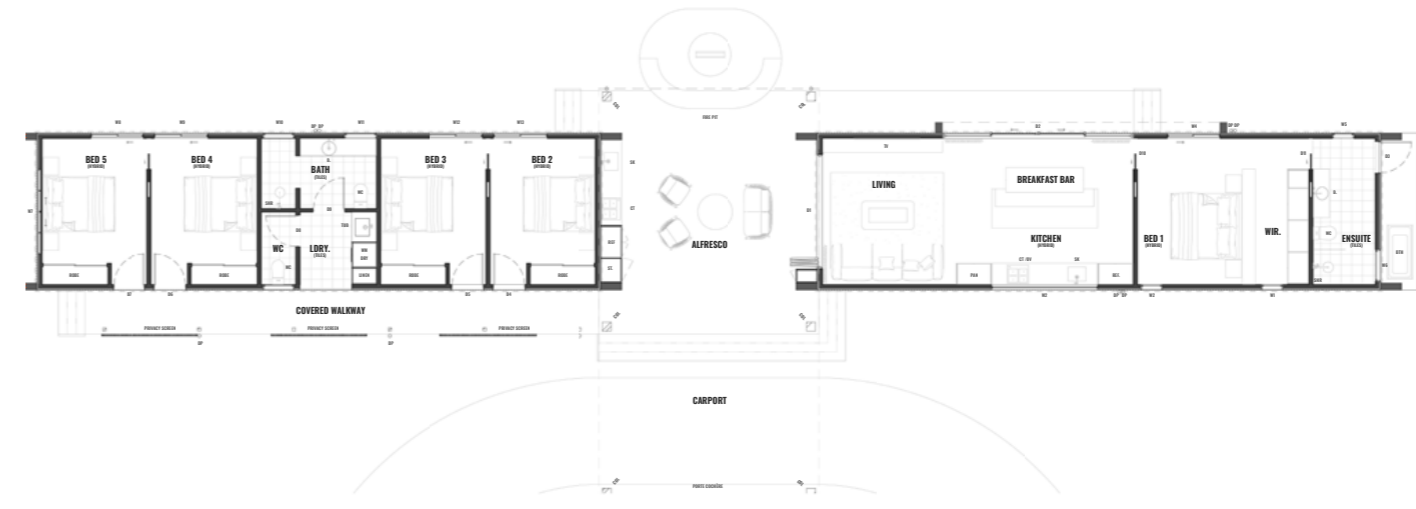

4 BEDROOM

KIMBERLEY

WWW.ARCOPOD.COM.AU

24M X 13.2M

5 BEDROOM

WWW.ARCOPOD.COM.AU

IRONBARK

39M X 4.5M