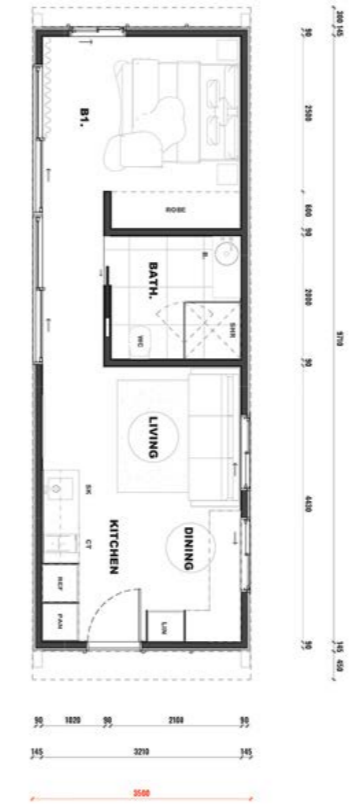

1 BEDROOM

WWW.ARCOPOD.COM.AU

VERGE

10M X 3.5M

1 BEDROOM

BYRON

WWW.ARCOPOD.COM.AU

SMALL  
10M X 3.5M

MEDIUM  
12M X 3.5M

LARGE  
14M X 3.5M

DEVONPORT

1 BEDROOM

WWW.ARCOPOD.COM.AU

SMALL  
12M X 3.5M

MEDIUM  
13M X 3.5M

LARGE  
14M X 3.5M

1 BEDROOM

WWW.ARCOPOD.COM.AU

HAMILTON

SMALL  
12M X 3.5M

MEDIUM  
13M X 3.5M

LARGE  
14.5M X 3.5M

SMALL  
12.5M X 4.5M

MEDIUM  
13.5M X 4.5M

SMALL  
12M X 7.5M

MEDIUM  
13M X 7.5M

LARGE  
14M X 7.5M

2 BEDROOM

WHITSUNDAY

WWW.ARCOPOD.COM.AU

SMALL  
12.5M X 8M

MEDIUM  
13.5M X 8M