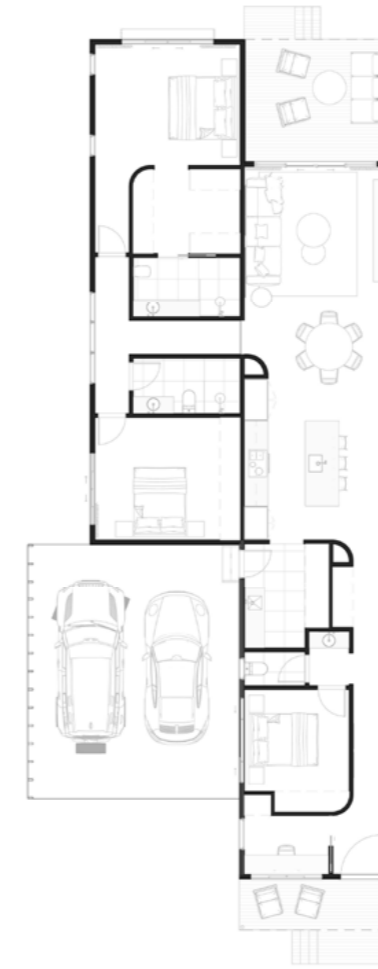

WWW.ARCOPOD.COM.AU

HAVEN

MEDIUM  
20M X 9M

3 BEDROOM

WWW.ARCOPOD.COM.AU

HYATT

SMALL  
18.5M X 11.5M

3 BEDROOM

WWW.ARCOPOD.COM.AU

WEDGE

SMALL  
17.5M X 18M

3 BEDROOM

WWW.ARCOPOD.COM.AU

ILUKA

MEDIUM  
20M X 11M

3 BEDROOM

WWW.ARCOPOD.COM.AU

COVE

MEDIUM  
26.5M X 9M

BROOKEVALE

3 BEDROOM

WWW.ARCOPOD.COM.AU

14.5M X 12M

4 BEDROOM

WWW.ARCOPOD.COM.AU

HAVEN

MEDIUM  
20M X 9M

4 BEDROOM

WWW.ARCOPOD.COM.AU

HYATT

MEDIUM  
22M X 11.5M

LARGE  
24M X 11.5M