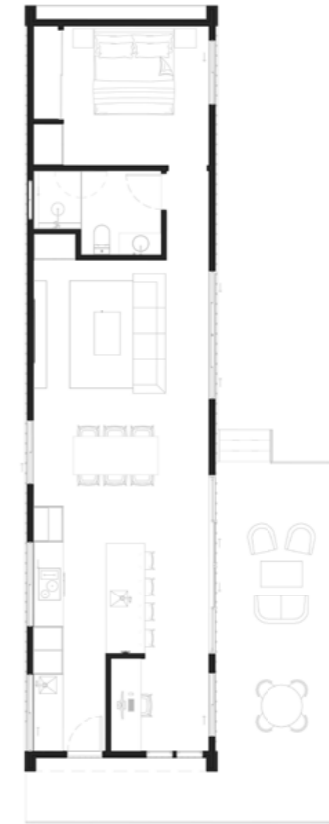

1 BEDROOM

WWW.ARCOPOD.COM.AU

HAMILTON

SMALL  
12M X 3.5M

MEDIUM  
13M X 3.5M

LARGE  
14.5M X 3.5M

SMALL  
12.5M X 4.5M

MEDIUM  
13.5M X 4.5M

LARGE  
15M X 4.5M

1 BEDROOM

ROMA

WWW.ARCOPOD.COM.AU

SMALL  
14.5M X 4.5M

MEDIUM  
16M X 4.5M

LARGE  
18M X 4.5M

1 BEDROOM

WWW.ARCOPOD.COM.AU

PASSIVE

SMALL  
13M X 4.5M

2 BEDROOM

WWW.ARCOPOD.COM.AU

VERGE

14M X 3.5M

2 BEDROOM

BYRON

WWW.ARCOPOD.COM.AU

SMALL  
10M X 7.5M

MEDIUM  
12M X 7.5M

LARGE  
14M X 7.5M

DEVONPORT

2 BEDROOM

WWW.ARCOPOD.COM.AU