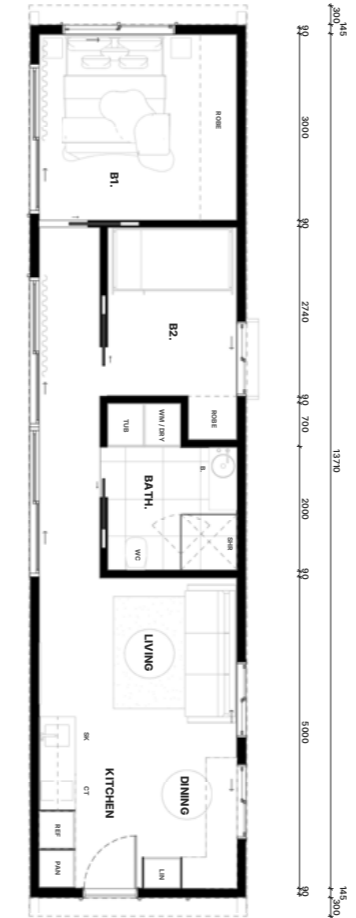

LARGE  
15M X 4.5M

1 BEDROOM

ROMA

WWW.ARCOPOD.COM.AU

SMALL  
14.5M X 4.5M

MEDIUM  
16M X 4.5M

LARGE  
18M X 4.5M

1 BEDROOM

WWW.ARCOPOD.COM.AU

PASSIVE

SMALL  
13M X 4.5M

2 BEDROOM

WWW.ARCOPOD.COM.AU

VERGE

14M X 3.5M

2 BEDROOM

BYRON

WWW.ARCOPOD.COM.AU

SMALL  
10M X 7.5M

MEDIUM  
12M X 7.5M

LARGE  
14M X 7.5M

DEVONPORT

2 BEDROOM

WWW.ARCOPOD.COM.AU

SMALL  
12M X 7.5M

MEDIUM  
13M X 7.5M

LARGE  
14M X 7.5M

2 BEDROOM

WHITSUNDAY

WWW.ARCOPOD.COM.AU

SMALL  
12.5M X 8M

MEDIUM  
13.5M X 8M