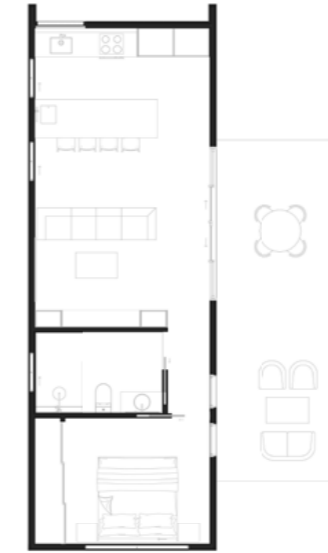

1 BEDROOM

WWW.ARCOPOD.COM.AU

HAMILTON

SMALL  
12M X 3.5M

MEDIUM  
13M X 3.5M

LARGE  
14.5M X 3.5M

SMALL  
12.5M X 4.5M

MEDIUM  
13.5M X 4.5M

LARGE  
15M X 4.5M

1 BEDROOM

ROMA

WWW.ARCOPOD.COM.AU

SMALL  
14.5M X 4.5M

MEDIUM  
16M X 4.5M

LARGE  
18M X 4.5M

1 BEDROOM

WWW.ARCOPOD.COM.AU

PASSIVE

SMALL  
13M X 4.5M

2 BEDROOM

WWW.ARCOPOD.COM.AU

VERGE

14M X 3.5M

2 BEDROOM

BYRON

WWW.ARCOPOD.COM.AU

SMALL  
10M X 7.5M

MEDIUM  
12M X 7.5M

LARGE  
14M X 7.5M

DEVONPORT

2 BEDROOM

WWW.ARCOPOD.COM.AU