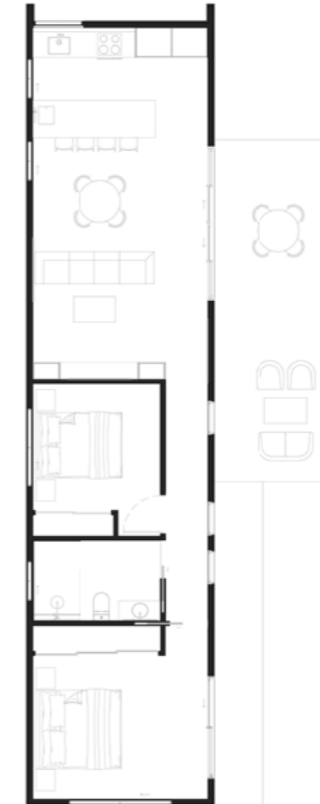

BYRON

WWW.ARCOPOD.COM.AU

SMALL  
10M X 7.5M

MEDIUM  
12M X 7.5M

LARGE  
14M X 7.5M

DEVONPORT

2 BEDROOM

WWW.ARCOPOD.COM.AU

SMALL  
12M X 7.5M

MEDIUM  
13M X 7.5M

LARGE  
14M X 7.5M

2 BEDROOM

WHITSUNDAY

WWW.ARCOPOD.COM.AU

SMALL  
12.5M X 8M

MEDIUM  
13.5M X 8M

LARGE  
15M X 8M

2 BEDROOM

WWW.ARCOPOD.COM.AU

ROMA

SMALL  
14.5M X 8.5M

MEDIUM  
16M X 8.5M

LARGE  
18M X 8.5M

2 BEDROOM

PASSIVE

WWW.ARCOPOD.COM.AU

SMALL  
16M X 4.5M

MEDIUM  
19M X 4.5M

LARGE  
21M X 4.5M

2 BEDROOM

WWW.ARCOPOD.COM.AU

ESCAPE