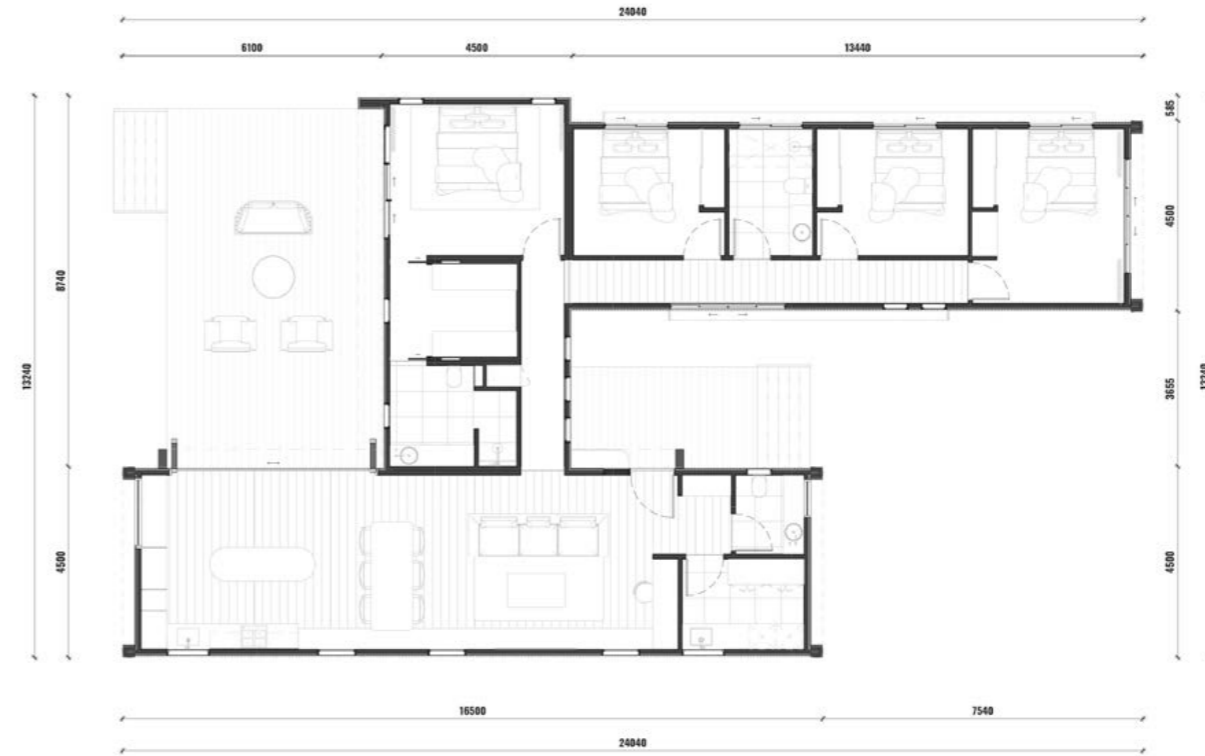

WWW.ARCOPOD.COM.AU

HAVEN

MEDIUM  
20M X 9M

4 BEDROOM

WWW.ARCOPOD.COM.AU

HYATT

MEDIUM  
22M X 11.5M

LARGE  
24M X 11.5M

4 BEDROOM

KIMBERLEY

WWW.ARCOPOD.COM.AU

24M X 13.2M

5 BEDROOM

WWW.ARCOPOD.COM.AU

IRONBARK

39M X 4.5M