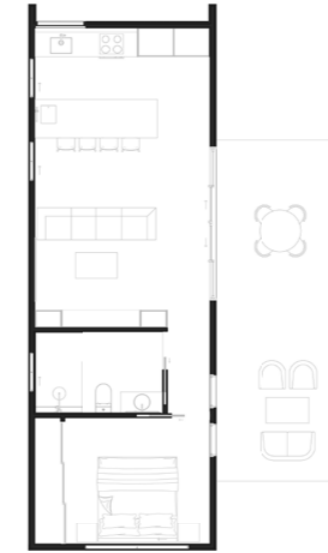

LARGE
14.5M X 3.5M

SMALL
12.5M X 4.5M

MEDIUM
13.5M X 4.5M

LARGE
15M X 4.5M

1 BEDROOM

ROMA

WWW.ARCOPOD.COM.AU

SMALL
14.5M X 4.5M

MEDIUM
16M X 4.5M

LARGE
18M X 4.5M

1 BEDROOM

WWW.ARCOPOD.COM.AU

PASSIVE

SMALL
13M X 4.5M

2 BEDROOM

BYRON

WWW.ARCOPOD.COM.AU

SMALL
10M X 7.5M

MEDIUM
12M X 7.5M

LARGE
14M X 7.5M

DEVONPORT

2 BEDROOM

WWW.ARCOPOD.COM.AU

SMALL
12M X 7.5M

MEDIUM
13M X 7.5M

LARGE
14M X 7.5M

2 BEDROOM

WWW.ARCOPOD.COM.AU

WHITSUNDAY

SMALL
12.5M X 8M

MEDIUM
13.5M X 8M

LARGE
15M X 8M