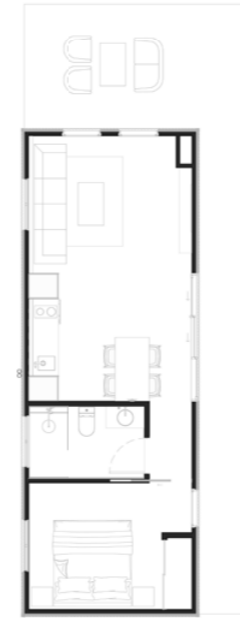

1 BEDROOM

10M X 3.5M

VERGE

1 BEDROOM

BYRON

SMALL
10M X 3.5M

MEDIUM
12M X 3.5M

LARGE
14M X 3.5M

SMALL
12M X 3.5M

MEDIUM
13M X 3.5M

LARGE
14M X 3.5M

1 BEDROOM

HAMILTON

WWW.ARCOPOD.COM.AU

SMALL
12M X 3.5M

MEDIUM
13M X 3.5M

LARGE
14.5M X 3.5M

SMALL
12.5M X 4.5M

MEDIUM
13.5M X 4.5M

LARGE
15M X 4.5M

1 BEDROOM

ROMA

WWW.ARCOPOD.COM.AU

SMALL
14.5M X 4.5M

MEDIUM
16M X 4.5M

LARGE
18M X 4.5M

1 BEDROOM

WWW.ARCOPOD.COM.AU

PASSIVE

SMALL
13M X 4.5M

2 BEDROOM

BYRON