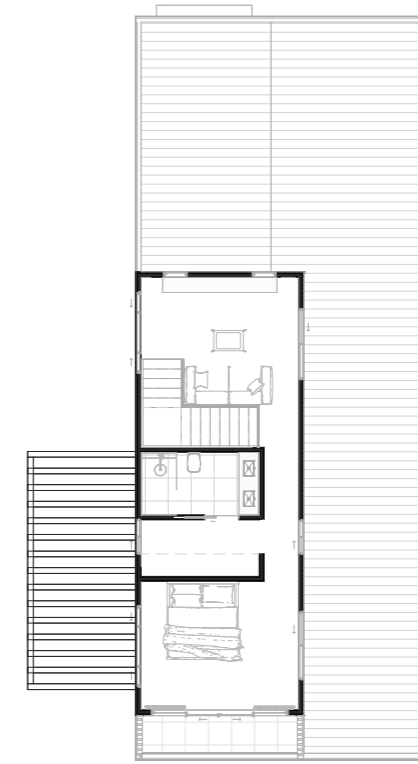

MEDIUM
15.5M X 14.5M

LARGE
18M X 14.5M

3 BEDROOM

WWW.ARCOPOD.COM.AU

HAVEN

MEDIUM
20M X 9M

3 BEDROOM

WWW.ARCOPOD.COM.AU

HYATT

SMALL
18.5M X 11.5M

3 BEDROOM

WWW.ARCOPOD.COM.AU

WEDGE

SMALL
17.5M X 18M

3 BEDROOM

WWW.ARCOPOD.COM.AU

ILUKA

MEDIUM
20M X 11M

3 BEDROOM

WWW.ARCOPOD.COM.AU

COVE

MEDIUM
26.5M X 9M

BROOKEVALE

3 BEDROOM

WWW.ARCOPOD.COM.AU

14.5M X 12M

4 BEDROOM

WWW.ARCOPOD.COM.AU

HAVEN

MEDIUM
20M X 9M

4 BEDROOM

WWW.ARCOPOD.COM.AU