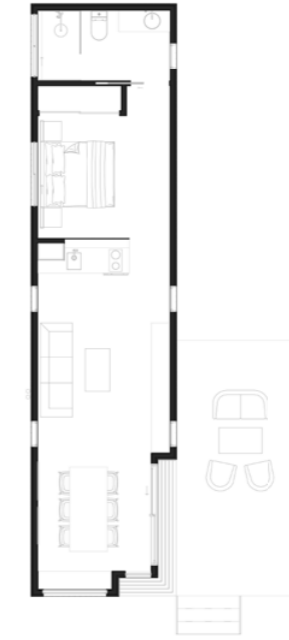

1 BEDROOM

10M X 3.5M

VERGE

1 BEDROOM

BYRON

SMALL
10M X 3.5M

MEDIUM
12M X 3.5M

LARGE
14M X 3.5M

SMALL
12M X 3.5M

MEDIUM
13M X 3.5M

LARGE
14M X 3.5M

1 BEDROOM

HAMILTON

WWW.ARCOPOD.COM.AU

SMALL
12M X 3.5M

MEDIUM
13M X 3.5M

LARGE
14.5M X 3.5M

SMALL
12.5M X 4.5M

MEDIUM
13.5M X 4.5M

LARGE
15M X 4.5M

1 BEDROOM

ROMA

WWW.ARCOPOD.COM.AU

SMALL
14.5M X 4.5M