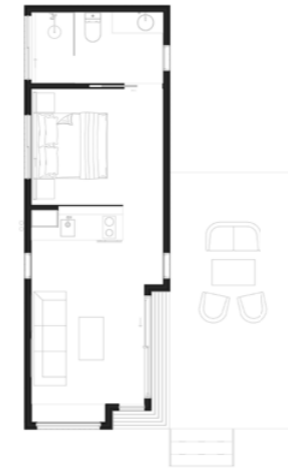

1 BEDROOM

10M X 3.5M

VERGE

1 BEDROOM

BYRON

SMALL
10M X 3.5M

MEDIUM
12M X 3.5M

LARGE
14M X 3.5M

SMALL
12M X 3.5M

MEDIUM
13M X 3.5M

LARGE
14M X 3.5M

1 BEDROOM

HAMILTON

WWW.ARCOPOD.COM.AU

SMALL
12M X 3.5M

MEDIUM
13M X 3.5M

LARGE
14.5M X 3.5M

SMALL
12.5M X 4.5M

MEDIUM
13.5M X 4.5M

LARGE
15M X 4.5M

1 BEDROOM

ROMA

WWW.ARCOPOD.COM.AU

SMALL
14.5M X 4.5M