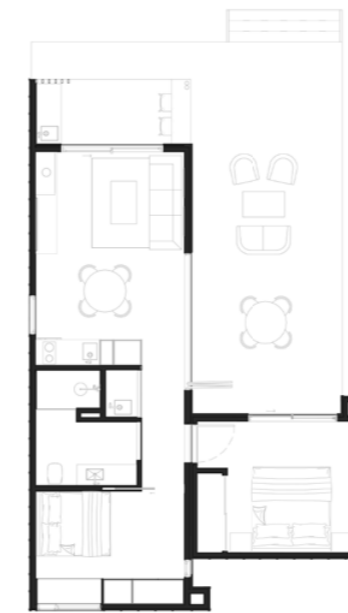

WWW.ARCOPOD.COM.AU

SMALL
10M X 7.5M

MEDIUM
12M X 7.5M

LARGE
14M X 7.5M

DEVONPORT

2 BEDROOM

WWW.ARCOPOD.COM.AU

SMALL
12M X 7.5M

MEDIUM
13M X 7.5M

LARGE
14M X 7.5M

2 BEDROOM

WWW.ARCOPOD.COM.AU

WHITSUNDAY

SMALL
12.5M X 8M

MEDIUM
13.5M X 8M

LARGE
15M X 8M

2 BEDROOM

WWW.ARCOPOD.COM.AU

ROMA

SMALL
14.5M X 8.5M

MEDIUM
16M X 8.5M

LARGE
18M X 8.5M

2 BEDROOM

PASSIVE

WWW.ARCOPOD.COM.AU

SMALL
16M X 4.5M

MEDIUM
19M X 4.5M

LARGE
21M X 4.5M

2 BEDROOM

WWW.ARCOPOD.COM.AU

ESCAPE

MEDIUM
12.5M X 14.5M