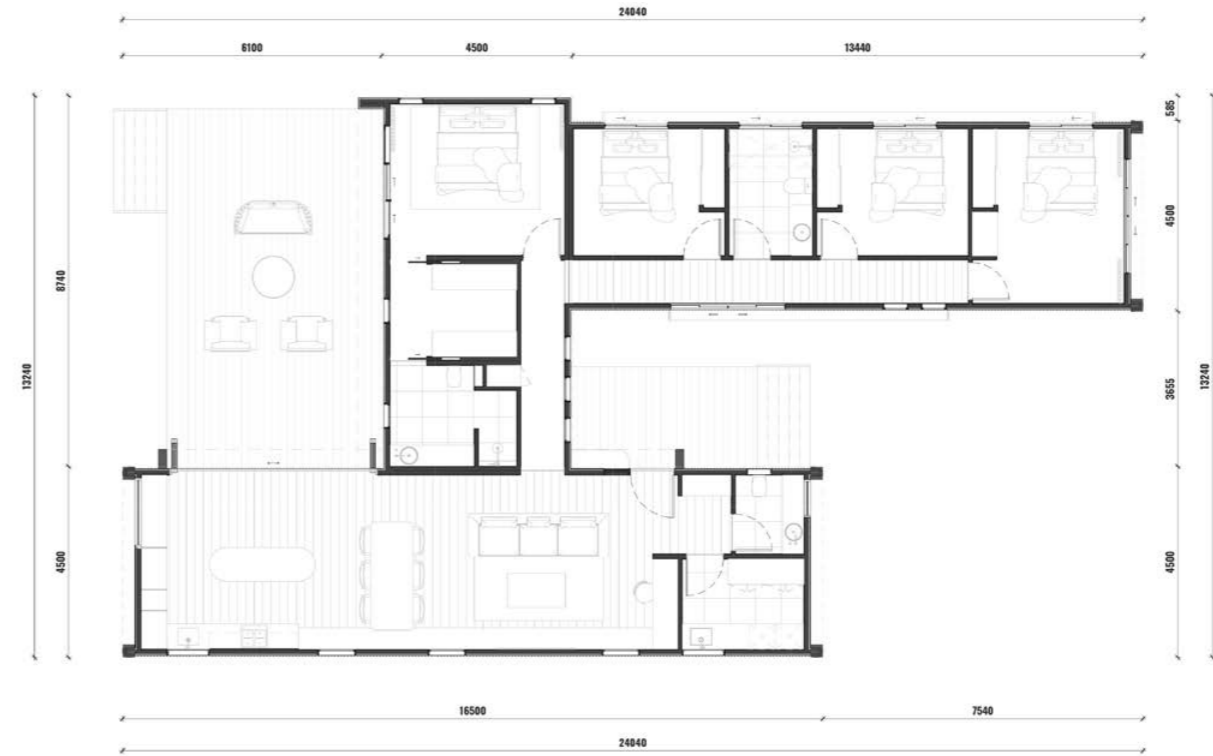

WWW.ARCOPOD.COM.AU

14.5M X 12M

4 BEDROOM

WWW.ARCOPOD.COM.AU

HAVEN

MEDIUM
20M X 9M

4 BEDROOM

WWW.ARCOPOD.COM.AU

HYATT

MEDIUM
22M X 11.5M

LARGE
24M X 11.5M

4 BEDROOM

KIMBERLEY

WWW.ARCOPOD.COM.AU

24M X 13.2M