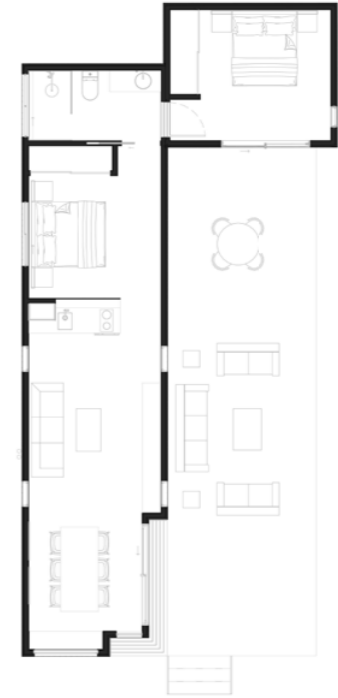

1 BEDROOM

10M X 3.5M

VERGE

1 BEDROOM

BYRON

SMALL
10M X 3.5M

MEDIUM
12M X 3.5M

LARGE
14M X 3.5M

LARGE
14.5M X 3.5M

SMALL
12.5M X 4.5M

MEDIUM
13.5M X 4.5M

LARGE
15M X 4.5M

1 BEDROOM

ROMA

WWW.ARCOPOD.COM.AU

SMALL
14.5M X 4.5M

MEDIUM
16M X 4.5M

LARGE
18M X 4.5M

1 BEDROOM

WWW.ARCOPOD.COM.AU

PASSIVE

SMALL
13M X 4.5M

2 BEDROOM

BYRON

WWW.ARCOPOD.COM.AU

SMALL
10M X 7.5M

MEDIUM
12M X 7.5M

LARGE
14M X 7.5M

DEVONPORT

2 BEDROOM

WWW.ARCOPOD.COM.AU

SMALL
12M X 7.5M