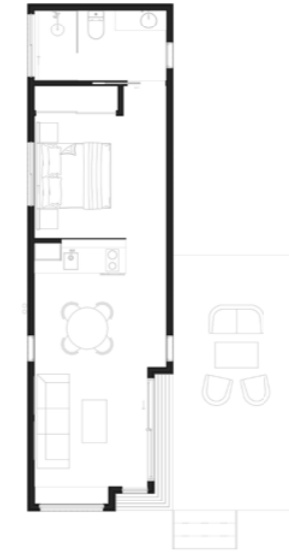

1 BEDROOM

10M X 3.5M

VERGE

1 BEDROOM

BYRON

SMALL
10M X 3.5M

MEDIUM
12M X 3.5M

LARGE
14M X 3.5M

SMALL
12M X 3.5M

MEDIUM
13M X 3.5M

LARGE
14M X 3.5M

1 BEDROOM

HAMILTON

WWW.ARCOPOD.COM.AU

SMALL
12M X 3.5M

MEDIUM
13M X 3.5M

LARGE
14.5M X 3.5M

SMALL
12.5M X 4.5M

MEDIUM
13.5M X 4.5M

LARGE
15M X 4.5M

1 BEDROOM

ROMA

WWW.ARCOPOD.COM.AU

SMALL
14.5M X 4.5M