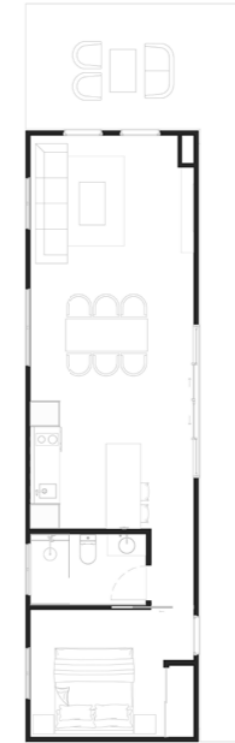

1 BEDROOM

10M X 3.5M

VERGE

1 BEDROOM

BYRON

SMALL
10M X 3.5M

MEDIUM
12M X 3.5M

LARGE
14M X 3.5M

SMALL
12M X 3.5M

MEDIUM
13M X 3.5M

LARGE
14M X 3.5M

1 BEDROOM

HAMILTON

WWW.ARCOPOD.COM.AU

SMALL
12M X 3.5M

MEDIUM
13M X 3.5M

LARGE
14.5M X 3.5M

SMALL
12.5M X 4.5M

MEDIUM
13.5M X 4.5M

LARGE
15M X 4.5M

1 BEDROOM

ROMA

WWW.ARCOPOD.COM.AU

SMALL
14.5M X 4.5M

MEDIUM
16M X 4.5M

LARGE
18M X 4.5M

1 BEDROOM

WWW.ARCOPOD.COM.AU

PASSIVE

SMALL
13M X 4.5M

2 BEDROOM

BYRON