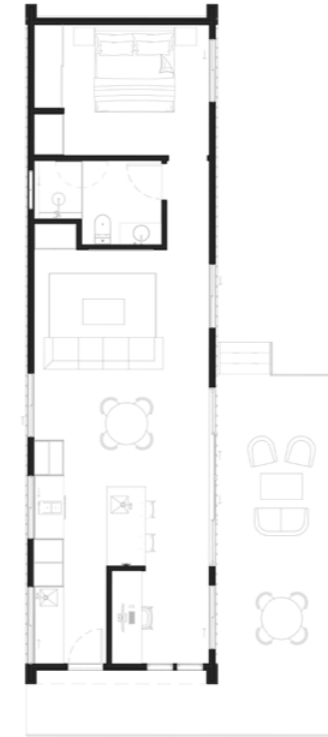

1 BEDROOM

10M X 3.5M

VERGE

1 BEDROOM

BYRON

SMALL
10M X 3.5M

MEDIUM
12M X 3.5M

LARGE
14M X 3.5M

SMALL
12M X 3.5M

MEDIUM
13M X 3.5M

LARGE
14M X 3.5M

1 BEDROOM

HAMILTON

WWW.ARCOPOD.COM.AU

SMALL
12M X 3.5M

MEDIUM
13M X 3.5M

LARGE
14.5M X 3.5M

SMALL
12.5M X 4.5M

MEDIUM
13.5M X 4.5M

LARGE
15M X 4.5M

1 BEDROOM

ROMA

WWW.ARCOPOD.COM.AU

SMALL
14.5M X 4.5M

MEDIUM
16M X 4.5M

LARGE
18M X 4.5M

1 BEDROOM

WWW.ARCOPOD.COM.AU

PASSIVE

SMALL
13M X 4.5M

2 BEDROOM

BYRON