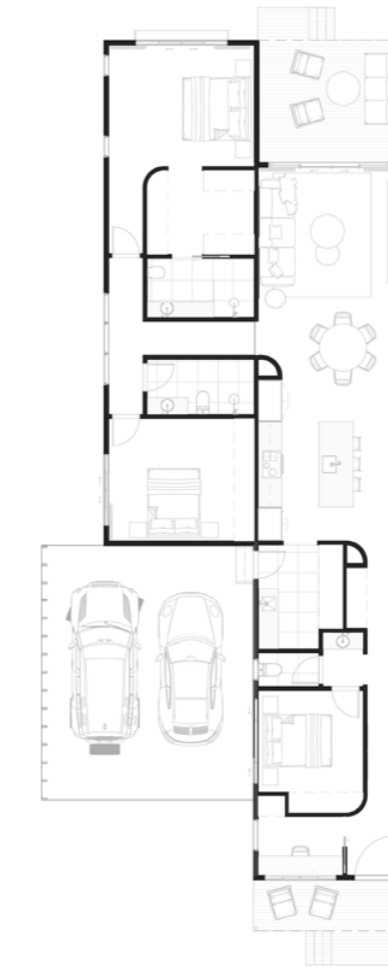

HYATT

SMALL
18.5M X 11.5M

3 BEDROOM

WWW.ARCOPOD.COM.AU

WEDGE

SMALL
17.5M X 18M

3 BEDROOM

WWW.ARCOPOD.COM.AU

ILUKA

MEDIUM
20M X 11M

3 BEDROOM

WWW.ARCOPOD.COM.AU

COVE

MEDIUM
26.5M X 9M

BROOKEVALE

3 BEDROOM

WWW.ARCOPOD.COM.AU

14.5M X 12M

4 BEDROOM

WWW.ARCOPOD.COM.AU

HAVEN

MEDIUM
20M X 9M

4 BEDROOM

WWW.ARCOPOD.COM.AU

HYATT

MEDIUM
22M X 11.5M

LARGE
24M X 11.5M

4 BEDROOM

KIMBERLEY

WWW.ARCOPOD.COM.AU

24M X 13.2M