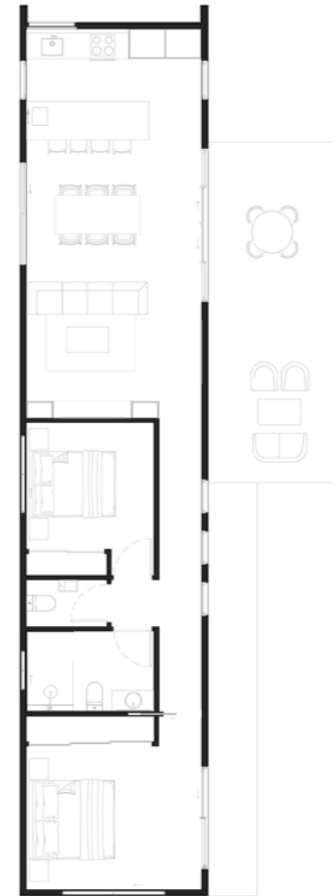

WWW.ARCOPOD.COM.AU

SMALL
10M X 7.5M

MEDIUM
12M X 7.5M

LARGE
14M X 7.5M

DEVONPORT

2 BEDROOM

WWW.ARCOPOD.COM.AU

SMALL
12M X 7.5M

MEDIUM
13M X 7.5M

LARGE
14M X 7.5M

2 BEDROOM

WWW.ARCOPOD.COM.AU

WHITSUNDAY

SMALL
12.5M X 8M

MEDIUM
13.5M X 8M

LARGE
15M X 8M

2 BEDROOM

WWW.ARCOPOD.COM.AU

ROMA

SMALL
14.5M X 8.5M

MEDIUM
16M X 8.5M

LARGE
18M X 8.5M

2 BEDROOM

PASSIVE

WWW.ARCOPOD.COM.AU

SMALL
16M X 4.5M

MEDIUM
19M X 4.5M

LARGE
21M X 4.5M

2 BEDROOM

WWW.ARCOPOD.COM.AU

ESCAPE

MEDIUM
12.5M X 14.5M