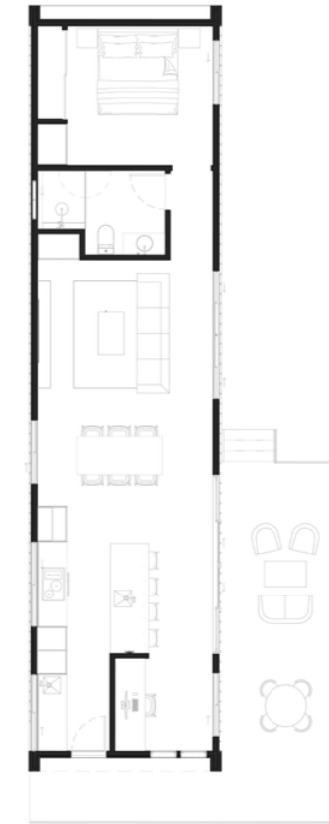

1 BEDROOM

10M X 3.5M

VERGE

1 BEDROOM

BYRON

SMALL
10M X 3.5M

MEDIUM
12M X 3.5M

LARGE
14M X 3.5M

SMALL
12M X 3.5M

MEDIUM
13M X 3.5M

LARGE
14M X 3.5M

1 BEDROOM

HAMILTON

WWW.ARCOPOD.COM.AU

SMALL
12M X 3.5M

MEDIUM
13M X 3.5M

LARGE
14.5M X 3.5M

SMALL
12.5M X 4.5M

MEDIUM
13.5M X 4.5M

LARGE
15M X 4.5M

1 BEDROOM

ROMA

WWW.ARCOPOD.COM.AU

SMALL
14.5M X 4.5M

MEDIUM
16M X 4.5M

LARGE
18M X 4.5M

1 BEDROOM

WWW.ARCOPOD.COM.AU

PASSIVE

SMALL
13M X 4.5M

2 BEDROOM

BYRON