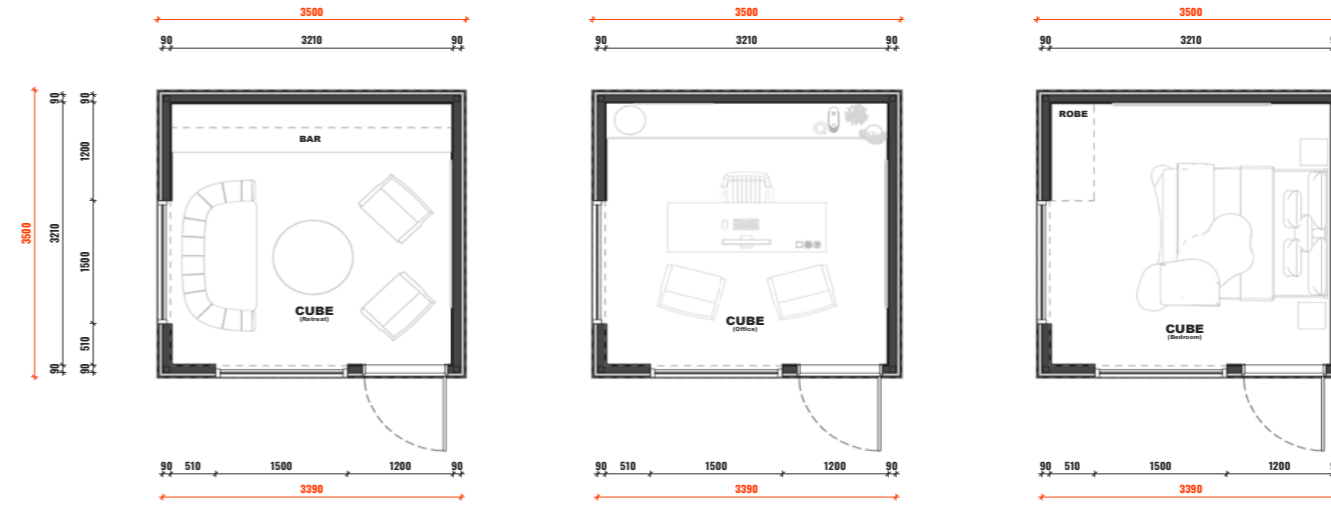

LIFESTYLE

CUBE

3.4M X 3.5M