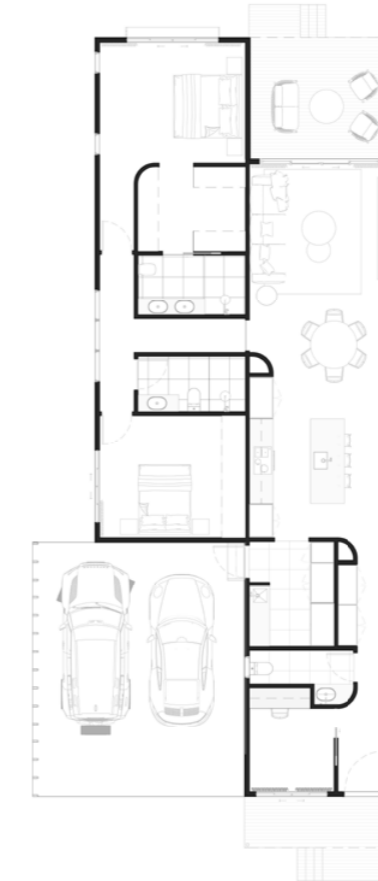

MEDIUM
13M X 7.5M

LARGE
14M X 7.5M

2 BEDROOM

WWW.ARCOPOD.COM.AU

WHITSUNDAY

SMALL
12.5M X 8M

MEDIUM
13.5M X 8M

LARGE
15M X 8M

WWW.ARCOPOD.COM.AU

SMALL
16M X 4.5M

MEDIUM
19M X 4.5M

LARGE
21M X 4.5M

2 BEDROOM

WWW.ARCOPOD.COM.AU

ESCAPE

MEDIUM
12.5M X 14.5M

2 BEDROOM

WWW.ARCOPOD.COM.AU

COVE

MEDIUM
24M X 9M

3 BEDROOM

ESCAPE

WWW.ARCOPOD.COM.AU

SMALL
15.5M X 12.8M

MEDIUM
15.5M X 14.5M

LARGE
18M X 14.5M

3 BEDROOM

WWW.ARCOPOD.COM.AU

HAVEN

MEDIUM
20M X 9M

3 BEDROOM

WWW.ARCOPOD.COM.AU