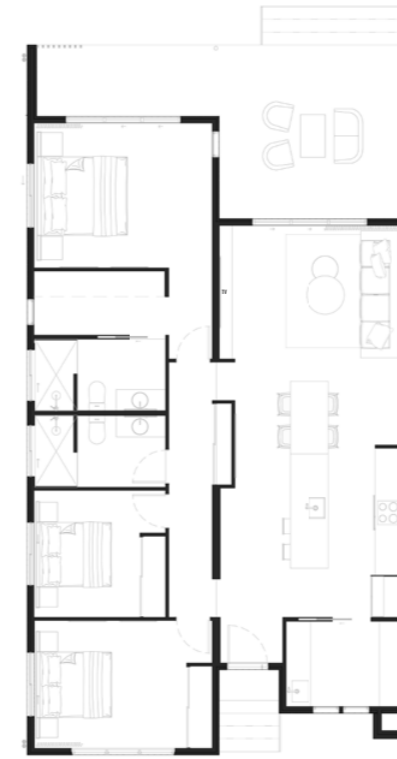

SMALL
12M X 3.5M

MEDIUM
13M X 3.5M

LARGE
14M X 3.5M

1 BEDROOM

HAMILTON

WWW.ARCOPOD.COM.AU

SMALL
12M X 3.5M

MEDIUM
13M X 3.5M

WWW.ARCOPOD.COM.AU

SMALL
16M X 4.5M

MEDIUM
19M X 4.5M

LARGE
21M X 4.5M

2 BEDROOM

WWW.ARCOPOD.COM.AU

ESCAPE

MEDIUM
12.5M X 14.5M

MEDIUM
15.5M X 14.5M

LARGE
18M X 14.5M

3 BEDROOM

WWW.ARCOPOD.COM.AU

HAVEN

MEDIUM
20M X 9M

3 BEDROOM

WWW.ARCOPOD.COM.AU

HYATT

SMALL
18.5M X 11.5M

3 BEDROOM

WWW.ARCOPOD.COM.AU

WEDGE

SMALL
17.5M X 18M

3 BEDROOM

WWW.ARCOPOD.COM.AU