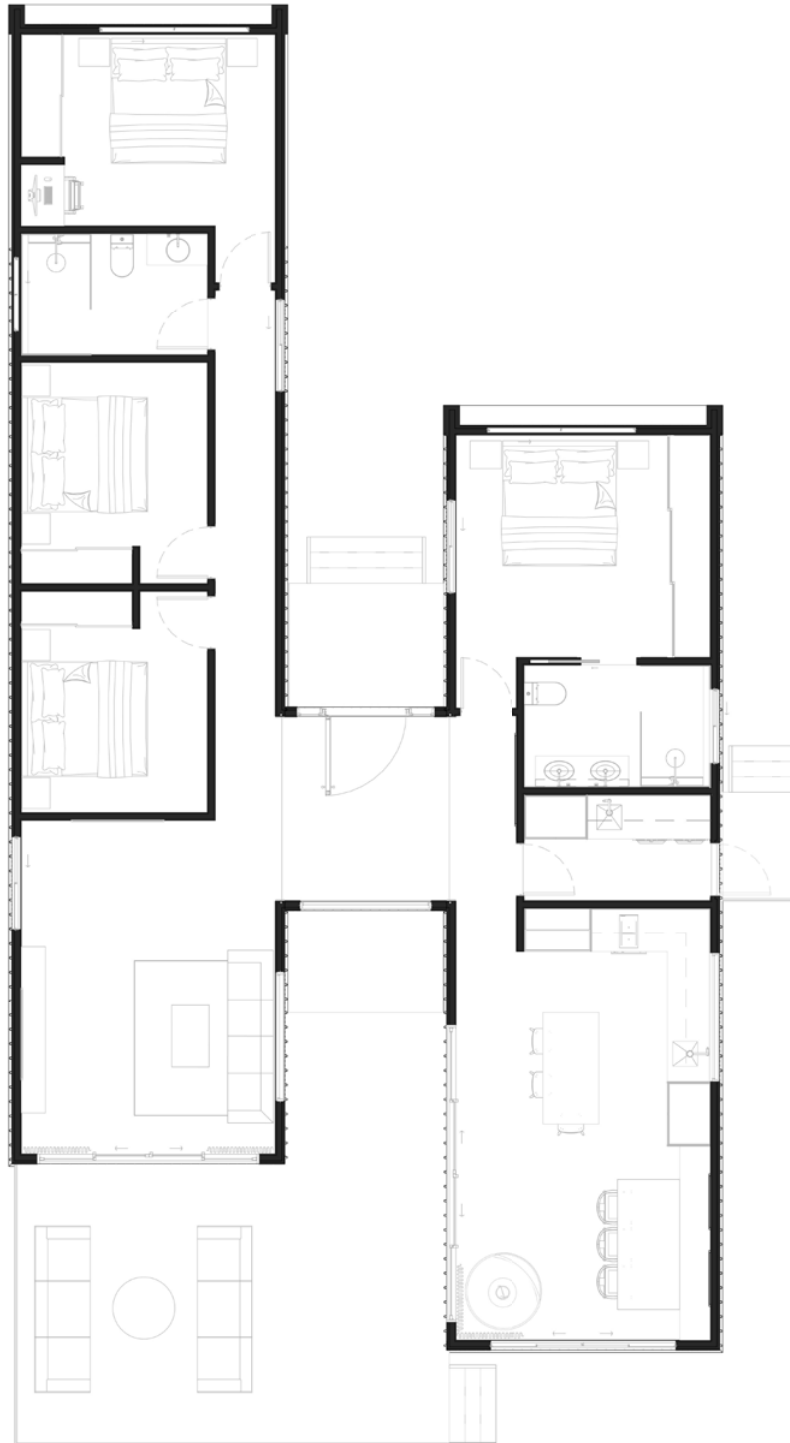

HYATT

4 BEDROOM - MEDIUM - LARGE

MEDIUM
22M X 11.5M

LARGE
24M X 11.5M